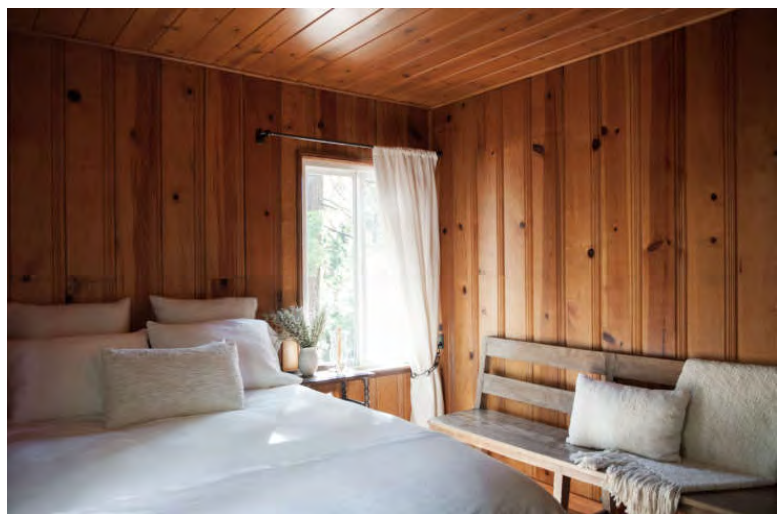

Western

Log Cabin Styles

traditional log construction with rounded / raw edge timber

older historically significant homes

sometimes log exterior with milled planks for interior walls

*Traditional
log cabin*

A Curated Cabin

Transitional
log cabin

Log Cabin

modern whitewash

modern
Log Cabin

Modern & Contemporary Styles

clean lines + modern forms

naturally contemporary

A Curated Cabin

dark +
moody

industrial *Rustic*

modern *Lakehouse*

modern *Mountain*

retro chic
+ MCM

scandinavian

A Curated Cabin