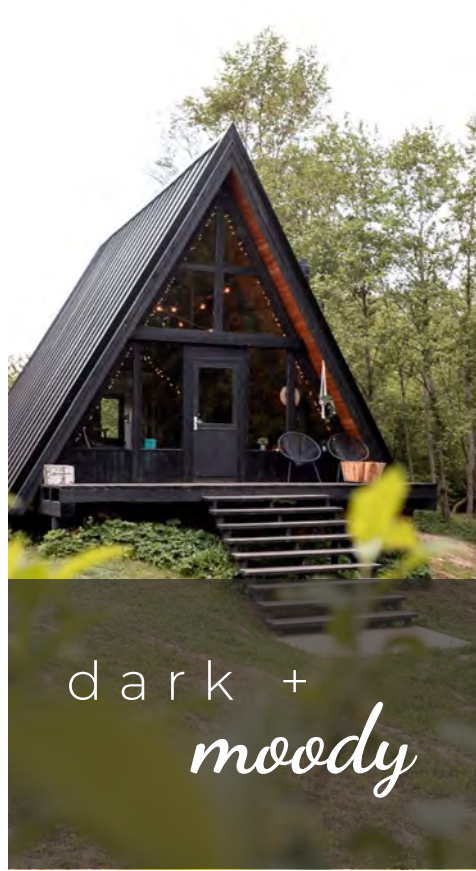

boho
cabin chic

*European
Cottage*

A Curated Cabin

Farmhouse

Chalet European

A Curated Cabin

traditional cabin

A Curated Cabin

Western

Log Cabin Styles

traditional log construction with rounded / raw edge timber

older historically significant homes

sometimes log exterior with milled planks for interior walls

*Traditional
log cabin*

A Curated Cabin

Transitional
log cabin

Log Cabin

modern whitewash

modern
Log Cabin

Modern & Contemporary Styles

clean lines + modern forms

naturally contemporary

A Curated Cabin

dark +
moody

industrial *Rustic*

modern *Lakehouse*

modern *Mountain*

retro chic
+ MCM

scandinavian

A Curated Cabin