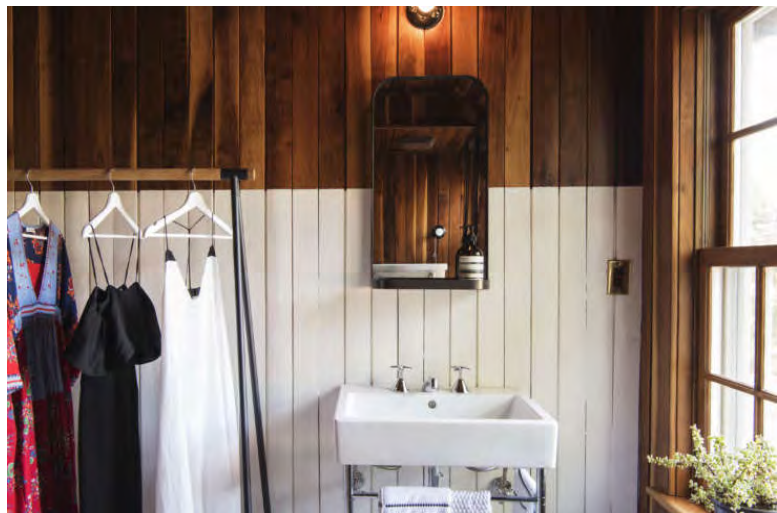

Western

Log Cabin Styles

traditional log construction with rounded / raw edge timber

older historically significant homes

sometimes log exterior with milled planks for interior walls

*Traditional
log cabin*

A Curated Cabin

dark +
moody

industrial *Rustic*

modern *Lakehouse*

modern *Mountain*

retro chic
+ MCM

scandinavian

A Curated Cabin