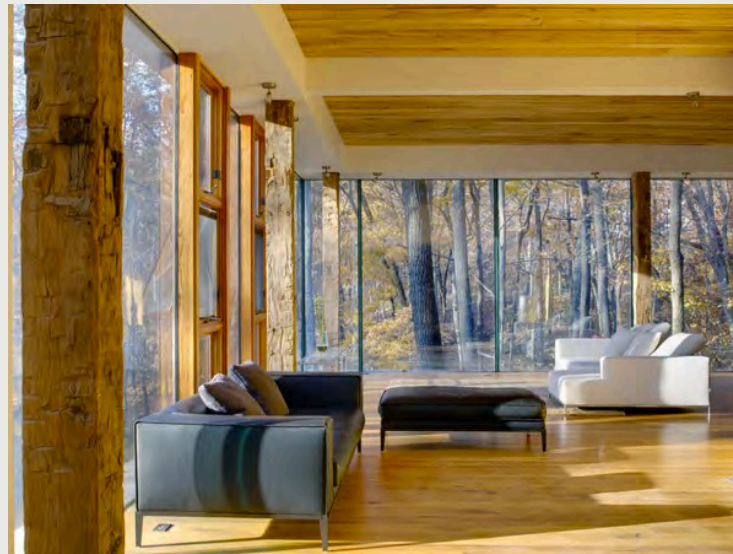

boho
cabin chic

*European
Cottage*

A Curated Cabin

Farmhouse

Chalet European

A Curated Cabin

traditional cabin

A Curated Cabin

Western

Log Cabin Styles

traditional log construction with rounded / raw edge timber

older historically significant homes

sometimes log exterior with milled planks for interior walls

*Traditional
log cabin*

A Curated Cabin

Transitional
log cabin

Log Cabin

modern whitewash

modern
Log Cabin

Modern & Contemporary Styles

clean lines + modern forms

naturally contemporary

A Curated Cabin

dark +
moody

industrial *Rustic*

modern *Lakehouse*

modern *Mountain*

retro chic
+ MCM

scandinavian

A Curated Cabin